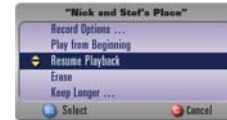

Control Live TV or Recorded Shows

- Pause
- Play
- Press twice for Slow Motion
- Three speeds of Rewind
- Three speeds of Fast Forward
- 10 second Instant Replay
- Jump to the Live broadcast

Record Live TV

- Display Recording Options
- Highlight a Recording Option
- Start recording

Schedule a Recording

- Display the Program Guide
- Highlight a channel
- Highlight a future time
- Display Recording Options
- Highlight a Recording Option
- Schedule the recording

Keyword Search and Record

- Display the Guide
- Display the Search Menu
- Highlight 'Keywords'
- Select 'Keywords'
- Highlight a letter
- Select a letter
- Press until Title List is active
- Highlight a Keyword Folder
- Display Keyword Options
- Highlight an option
- Display Recording Options
- Accept the options

Search for Actors, Directors, Bands, or Characters. A Keyword Series Recording will continue to search for and save matches.

Play, Stop, and Resume Saved Shows

- Display the Saved Shows List
- Highlight a show
- Display Saved Shows Options
- Play the show
- Stop playback & display Options
- Stop and Save

- Display the Saved Shows List
- Highlight a show to resume
- Display Saved Show Options
- Resume Playback

Keep a Saved Show Longer

- Display the Saved Shows List
- Highlight a show
- Display Saved Show Options
- **Either**
- Highlight 'Save until manually erased'
- Save the change and continue
- **Or**
- Highlight 'Keep Longer...'
- Display the Priority List
- Move up the list to keep longer
- Save the changes and continue

Manage Scheduled Recordings

- Display Saved Shows
- Display Scheduled Recordings
- Highlight a show
- Display Show Options
- Display Recording Options
- Highlight an option
- Modify an option
- Accept the changes and continue

Use the Series Manager

- Display Saved Shows
- Display Series Manager
- Highlight a series

Priority Options