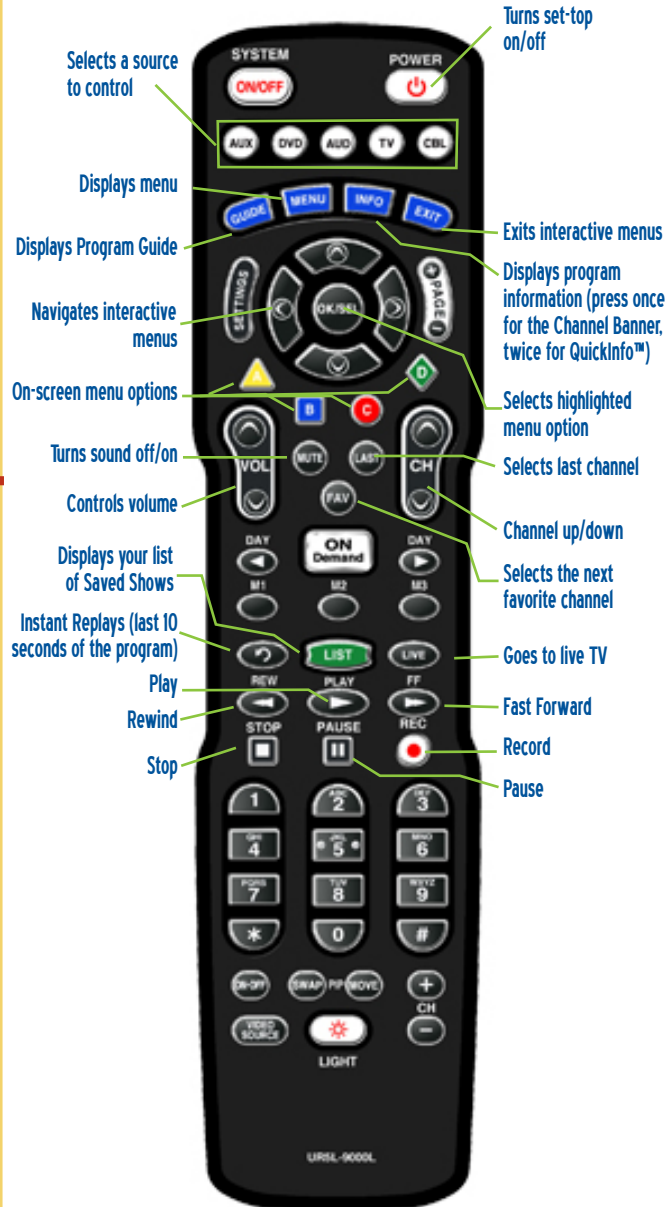

## Browse for a Show

- INFO** Press twice to display QuickInfo™
- ◀▶** Browse by times (Hold to speed scroll)
- ▲▼** Browse by channels (Hold to speed scroll)
- GUIDE** Display the Guide
- ◀▶** Browse by times (Hold to speed scroll)
- ▲▼** Browse by channels
- 1 2 3** Enter a channel number
- Page** **+** **-** Scroll channels a page at a time (Hold to speed scroll)

## Title Search and Record

- GUIDE** Display the Guide
- C** Display Search Options
- ▲▼** Highlight 'Titles'
- OK** Select 'Titles'
- ◀▶** Highlight a letter Continue typing until titles appear in the Title List
- OK** Select a letter
- ▶** Press until Title List is active OR
- ▶** Jump to the Title List  
(Note: Titles of Current shows are preceded by a dot)
- ▲▼** Highlight a folder
- OK** Expand a folder
- ▲▼** Highlight a title
- OK** Display Title Options
- ▲▼** Highlight an option
- OK** Select an option

## Your Remote Control

## Control Live TV or Recorded Shows

- Pause
- Play
- Press twice for Slow Motion
- Three speeds of Rewind
- Three speeds of Fast Forward
- 10 second Instant Replay
- Jump to the Live broadcast