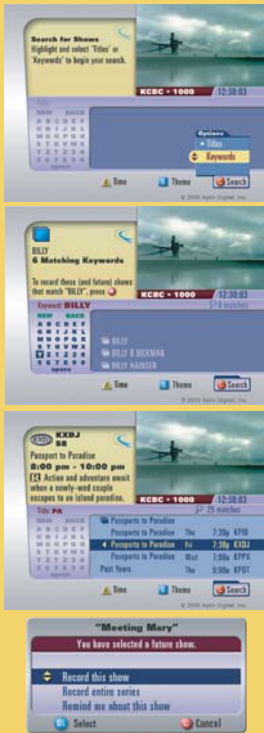

## Browse for a Show

- INFO** Press twice to display QuickInfo™
- ◀▶** Browse by times (Hold to speed scroll)
- ▲▼** Browse by channels (Hold to speed scroll)
- GUIDE** Display the Guide
- ◀▶** Browse by times (Hold to speed scroll)
- ▲▼** Browse by channels
- 1 2 3** Enter a channel number
- Page** **+** **-** Scroll channels a page at a time (Hold to speed scroll)

## Title Search and Record

- GUIDE** Display the Guide
- C** Display Search Options
- ▲▼** Highlight 'Titles'
- OK** Select 'Titles'
- ◀▶** Highlight a letter Continue typing until titles appear in the Title List
- OK** Select a letter
- ▶** Press until Title List is active OR
- ▶** Jump to the Title List  
(Note: Titles of Current shows are preceded by a dot)
- ▲▼** Highlight a folder
- OK** Expand a folder
- ▲▼** Highlight a title
- OK** Display Title Options
- ▲▼** Highlight an option
- OK** Select an option